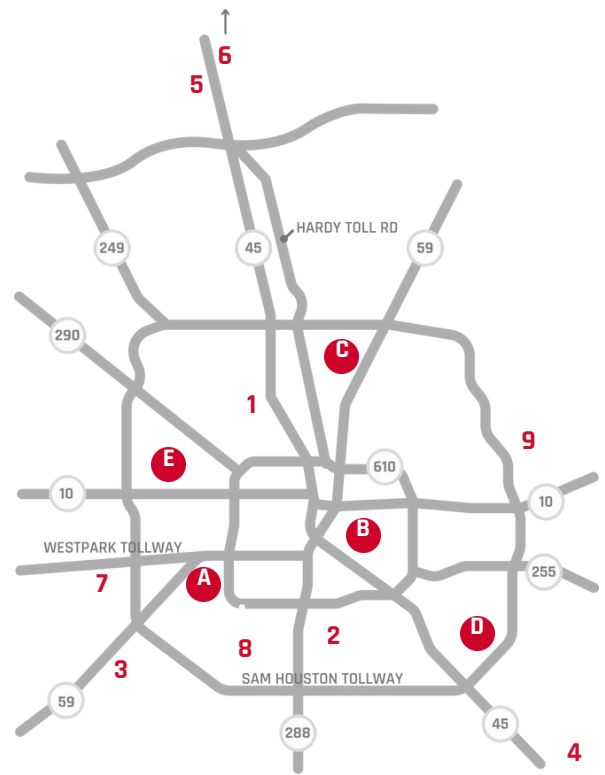

NEIGHBORHOOD TAX CENTERS FREE TAX PREPARATION

FREE SERVICES:

- Tax return preparation
- ITIN applications and renewals
- Families and individuals earning up to $58,000 are eligible
- No appointments (walk-ins ONLY)
- Tax Centers are open through April 15, 2025

1 ACRES HOMES MULTI-SERVICE CENTER
6719 W Montgomery Rd., Houston, TX 77091
Opening date: Jan. 28
Mon., Tues., Wed., Fri. 9-5; Sat. 9-3

2 SUNNYSIDE MULTI-SERVICE CENTER
4410 Reed Rd., Houston, TX 77051
Opening date: Jan. 29
Mon. - Fri. 9-5

3 UNITED WAY FORT BEND CENTER
12300 Parc Crest Dr., Stafford, TX 77477
Opening date: Jan. 30
Mon., Tues., Thurs., Fri. 9-5; Sat. 9-2

4 UNITED WAY BAY AREA CENTER
1300 Bay Area Blvd., Houston, TX 77058
Opening date: Jan. 30
Mon. - Thurs. 10-6; Fri. 10-4

5 UNITED WAY MONTGOMERY COUNTY CENTER
1600 Lake Front Cir., Spring, TX 77380
Opening date: Jan. 30
Mon., Thurs. 10-6; Sat. 9-2

6 COMMUNITY ASSISTANCE CENTER
1022 McCall Ave., Conroe, TX 77301
Opening date: Jan. 31
Tues. 9-4; Fri. 9-3

7 ALIEF NEIGHBORHOOD CENTER
11903 Bellaire Blvd., Houston, TX 77072
Opening date: Feb. 1
Tues. 9-5; Sat. 9-3

8 HIRAM CLARKE MULTI-SERVICE CENTER
3810 W Fuqua St., Houston, TX 77045
Opening date: Feb. 03
Mon. 9-4

9 NORTH CHANNEL BRANCH LIBRARY
15741 Wallisville Rd., Houston, TX 77049
Opening date: Feb. 04
Tues., Thurs. 10-7

TAX PREPARATION AND ITIN APPLICATIONS/RENEWALS PROVIDED AT THESE SITES:

A BAKERRIPLEY GULFTON SHARPSTOWN CAMPUS
6500 Rookin St., Houston, TX 77074
Opening date: Jan. 15
Mon. - Fri. 9-7; Sat. 9-3; Sun. 9-5

B BAKERRIPLEY RIPLEY HOUSE
4410 Navigation Blvd., Houston, TX 77011
Opening date: Jan. 27
Mon. - Fri. 9-7; Sat. 9-3

C BAKERRIPLEY EAST ALDINE CAMPUS
3000 Aldine Mail Route Rd., Houston, TX 77039
Opening date: Jan. 27
Mon. - Fri. 9-7; Sat. 9-3

D BAKERRIPLEY PASADENA CAMPUS
720 Fairmont Pkwy., Pasadena, TX 77504
Opening date: Jan. 27
Mon. - Fri. 9-7; Sat. 9-3

E MEMORIAL ASSISTANCE MINISTRIES
1625 Blalock Rd., Houston, TX 77080
Opening date: Jan. 28
Mon. - Fri. 10-5; Sat. 9-3; Sun. 12-5

Visit www.bakerripley.org for:

- Virtual service
- More locations

Call: 713-273-3755 or 2-1-1 Texas/United Way HELPLINE

This information is subject to change