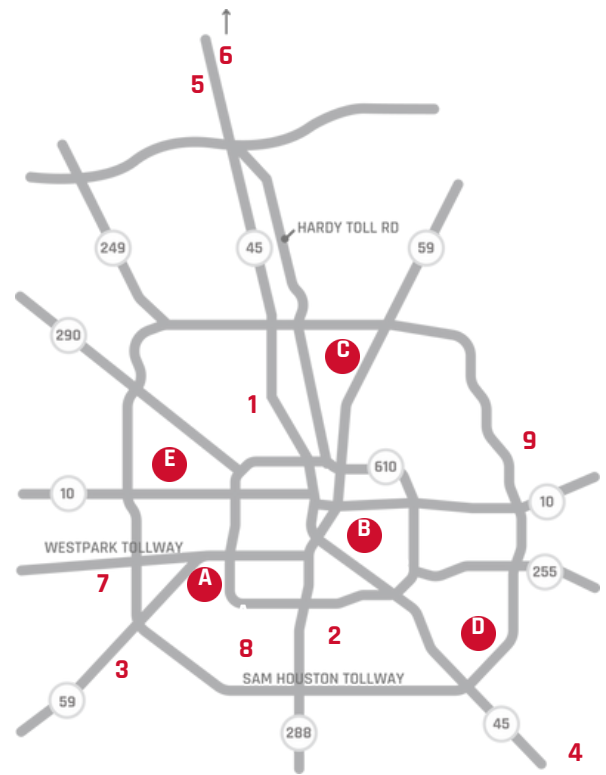

NEIGHBORHOOD TAX CENTERS FREE TAX PREPARATION

FREE SERVICES:

- Tax return preparation
- ITIN applications and renewals
- Families and individuals earning up to $58,000 are eligible
- No appointments (walk-ins ONLY)
- Tax Centers are open through April 15, 2025

1 ACRES HOMES MULTI-SERVICE CENTER
6719 W Montgomery Rd., Houston, TX 77091
Opening date: Jan. 28
Mon., Tues., Wed., Fri. 9-5; Sat. 9-3

4 UNITED WAY BAY AREA CENTER
1300 Bay Area Blvd., Houston, TX 77058
Opening date: Jan. 30
Mon. - Thurs. 10-6; Fri. 10-4

7 ALIEF NEIGHBORHOOD CENTER
11903 Bellaire Blvd., Houston, TX 77072
Opening date: Feb. 1
Tues. 9-5; Sat. 9-3

2 SUNNYSIDE MULTI-SERVICE CENTER
4410 Reed Rd., Houston, TX 77051
Opening date: Jan. 29
Mon. - Fri. 9-5

5 UNITED WAY MONTGOMERY COUNTY CENTER
1600 Lake Front Cir., Spring, TX 77380
Opening date: Jan. 30
Mon., Thurs. 10-6; Sat. 9-2

8 HIRAM CLARKE MULTI-SERVICE CENTER
3810 W Fuqua St., Houston, TX 77045
Opening date: Feb. 03
Mon. 9-4

3 UNITED WAY FORT BEND CENTER
12300 Parc Crest Dr., Stafford, TX 77477
Opening date: Jan. 30
Mon., Tues., Thurs., Fri. 9-5; Sat. 9-2

6 COMMUNITY ASSISTANCE CENTER
1022 McCall Ave., Conroe, TX 77301
Opening date: Jan. 31
Tues. 9-4; Fri. 9-3

9 NORTH CHANNEL BRANCH LIBRARY
15741 Wallisville Rd., Houston, TX 77049
Opening date: Feb. 04
Tues., Thurs. 10-7

TAX PREPARATION AND ITIN APPLICATIONS/RENEWALS PROVIDED AT THESE SITES:

A BAKERRIPLEY GULFTON SHARPSTOWN CAMPUS
6500 Rookin St., Houston, TX 77074
Opening date: Jan. 15
Mon. - Fri. 9-7; Sat. 9-3; Sun. 9-5

D BAKERRIPLEY PASADENA CAMPUS
720 Fairmont Pkwy., Pasadena, TX 77504
Opening date: Jan. 27
Mon. - Fri. 9-7; Sat. 9-3

B BAKERRIPLEY RIPLEY HOUSE
4410 Navigation Blvd., Houston, TX 77011
Opening date: Jan. 27
Mon. - Fri. 9-7; Sat. 9-3

E MEMORIAL ASSISTANCE MINISTRIES
1625 Blalock Rd., Houston, TX 77080
Opening date: Jan. 28
Mon. - Fri. 10-5; Sat. 9-3; Sun. 12-5

C BAKERRIPLEY EAST ALDINE CAMPUS
3000 Aldine Mail Route Rd., Houston, TX 77039
Opening date: Jan. 27
Mon. - Fri. 9-7; Sat. 9-3

Visit www.bakerripley.org for:

- Virtual service
- More locations

Call: 713-273-3755 or
2-1-1 Texas/United Way
HELPLINE

This information is subject to change